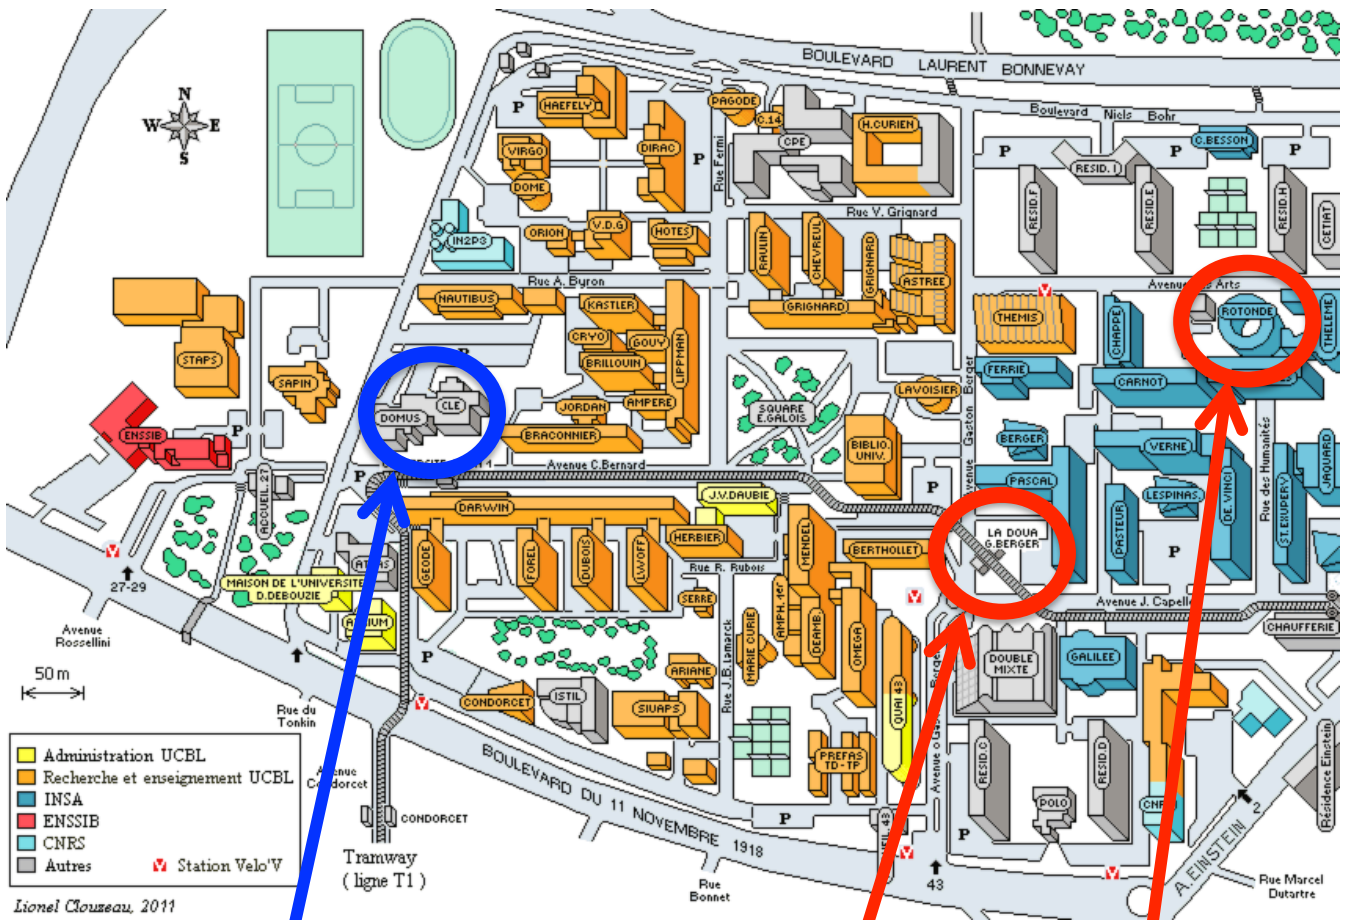

From the airport, take the RhoneExpress

Get-off the tram at Part-Dieu train station

Take Tramway T4,
direction IUT-Feyssine

From Lyon Part-Dieu train station

Take Tramway
either T4 (East exit)
or T1 (West exit),
direction IUT-Feyssine

Lionel Clouzeau, 2011

Exit tram T1 or T4 at
La Doua - Gaston Berger

Follow the signs:

RECOMB - Comparative Genomics

La Rotonde - INSA

Thursday and Friday
lunches take place at
Domus restaurant

11th Recomb – CG 2013
La Rotonde